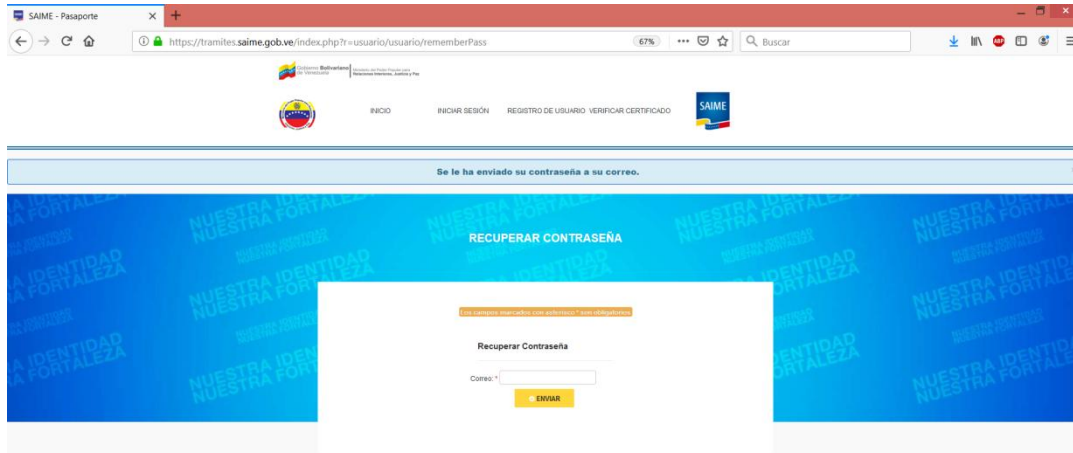

EN LO SIGUIENTE EXISTEN DOS POSIBLES MENSAJES:

1. SE LE HA ENVIADO SU CONTRASEÑA A SU CORREO. EN ESE CASO, POR FAVOR REVISAR EN SU CORREO ELECTRÓNICO EL BUZÓN DE ENTRADA, ASÍ COMO EL BUZÓN DE CORREO NO DESEADO O SPAM. EL EMISOR DEL CORREO POR RECIBIR ES: no-reply@saime.gob.ve

2. ESTIMADO CIUDADANO, EL CORREO NO ESTÁ REGISTRADO EN NUESTRO SISTEMA. EN ESE CASO, POR FAVOR REPITIR EL PROCEDIMIENTO CON OTRO POSIBLE CORREO ELECTRÓNICO. SI FINALMENTE NO CONSIGUE RECUPERAR LA CONTRASEÑA, POR FAVOR COMUNICARSE CON EL CONSULADO GENERAL.